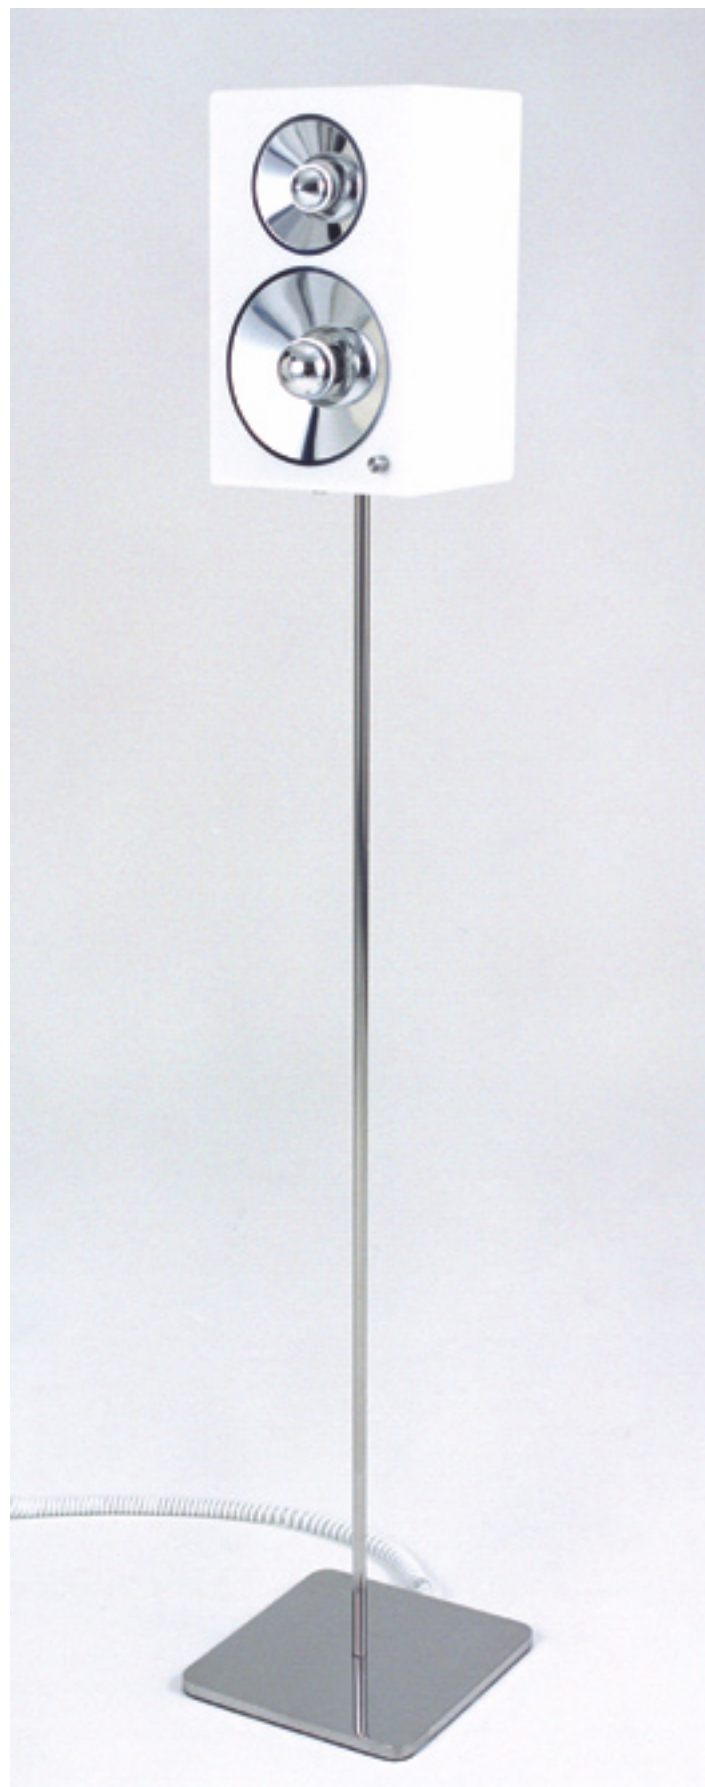

LIGHTSPEAKER FLOOR LAMP

A surprising lamp! It is shaped like a loud-speaker, but instead of emitting sound it emits light. The "bass & treble reflectors" in the box are really light reflectors with mirror topped bulbs. And the volume control is a dimmer. The fact is that most of the reflecting light bounces back into the box, making it glow, and doesn't blind the spectator. The design however, has a much more dazzling effect.

Design: Michael Malmberg, I/IDSA

MATERIAL / SIZE:

WHITE OPAL ACRYLIC
ALUMINUM
STAINLESS STEEL
SIZE: 11.8 X 66.7 IN

LYX AB, ÖSTERMALMSGATAN 57, SE - 114 50 STOCKHOLM, SWEDEN
TEL (+46) 733 66 33 22, FAX (+46) 733 66 11 73, INFO@LYX.COM, WWW.LYX.COM