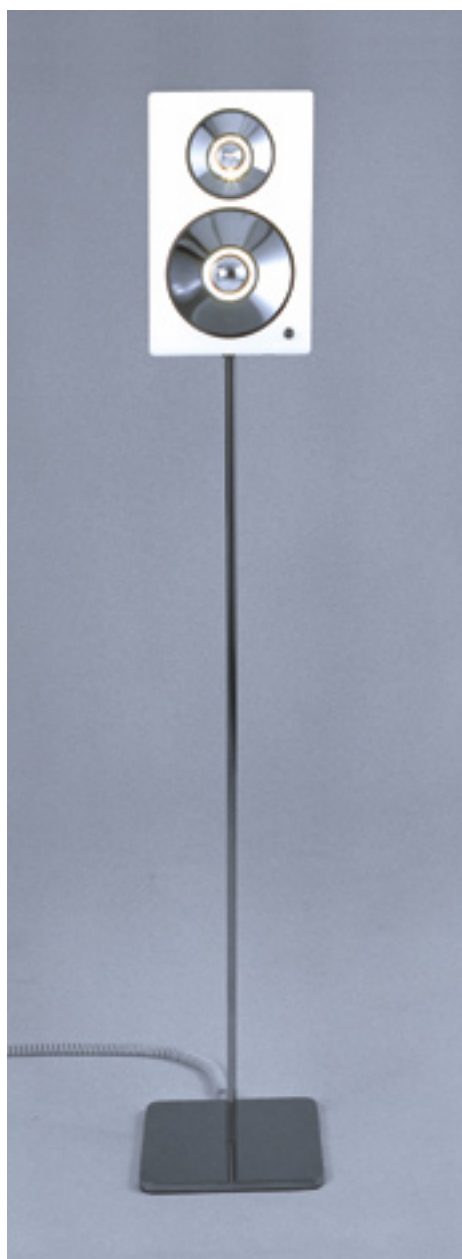

LIGHTSPEAKER FLOOR LAMP

A surprising lamp! It is shaped like a loud-speaker, but instead of emitting sound it emits light. The "bass & treble reflectors" in the box are really light reflectors with mirror topped bulbs. And the volume control is a dimmer. The fact is that most of the reflecting light bounces back into the box, making it glow, and doesn't blind the spectator. The design however, has a much more dazzling effect.

Design: Michael Malmberg, I/IDSA

MATERIAL / SIZE:

WHITE OPAL ACRYLIC
ALUMINUM
STAINLESS STEEL
SIZE: 11.8 X 66.7 IN

LYX AB, ÖSTERMALMSGATAN 57, SE - 114 50 STOCKHOLM, SWEDEN
TEL (+46) 733 66 33 22, FAX (+46) 733 66 11 73, INFO@LYX.COM, WWW.LYX.COM