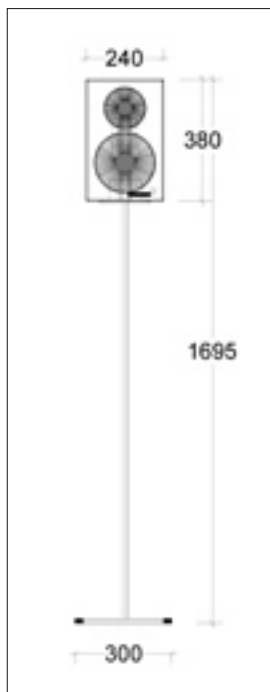

LIGHTSPEAKER FLOOR LAMP

A surprising lamp! It is shaped like a loud-speaker, but instead of emitting sound it emits light. The "bass & treble reflectors" in the box are really light reflectors with mirror topped bulbs. And the volume control is a dimmer. The fact is that most of the reflecting light bounces back into the box, making it glow, and doesn't blind the spectator. The design however, has a much more dazzling effect.

Design: Michael Malmberg, I/IDSA

MATERIAL / SIZE:

WHITE OPAL ACRYLIC
ALUMINUM
STAINLESS STEEL
SIZE: 11.8 X 66.7 IN

LYX AB, ÖSTERMALMSGATAN 57, SE - 114 50 STOCKHOLM, SWEDEN
TEL (+46) 733 66 33 22, FAX (+46) 733 66 11 73, INFO@LYX.COM, WWW.LYX.COM