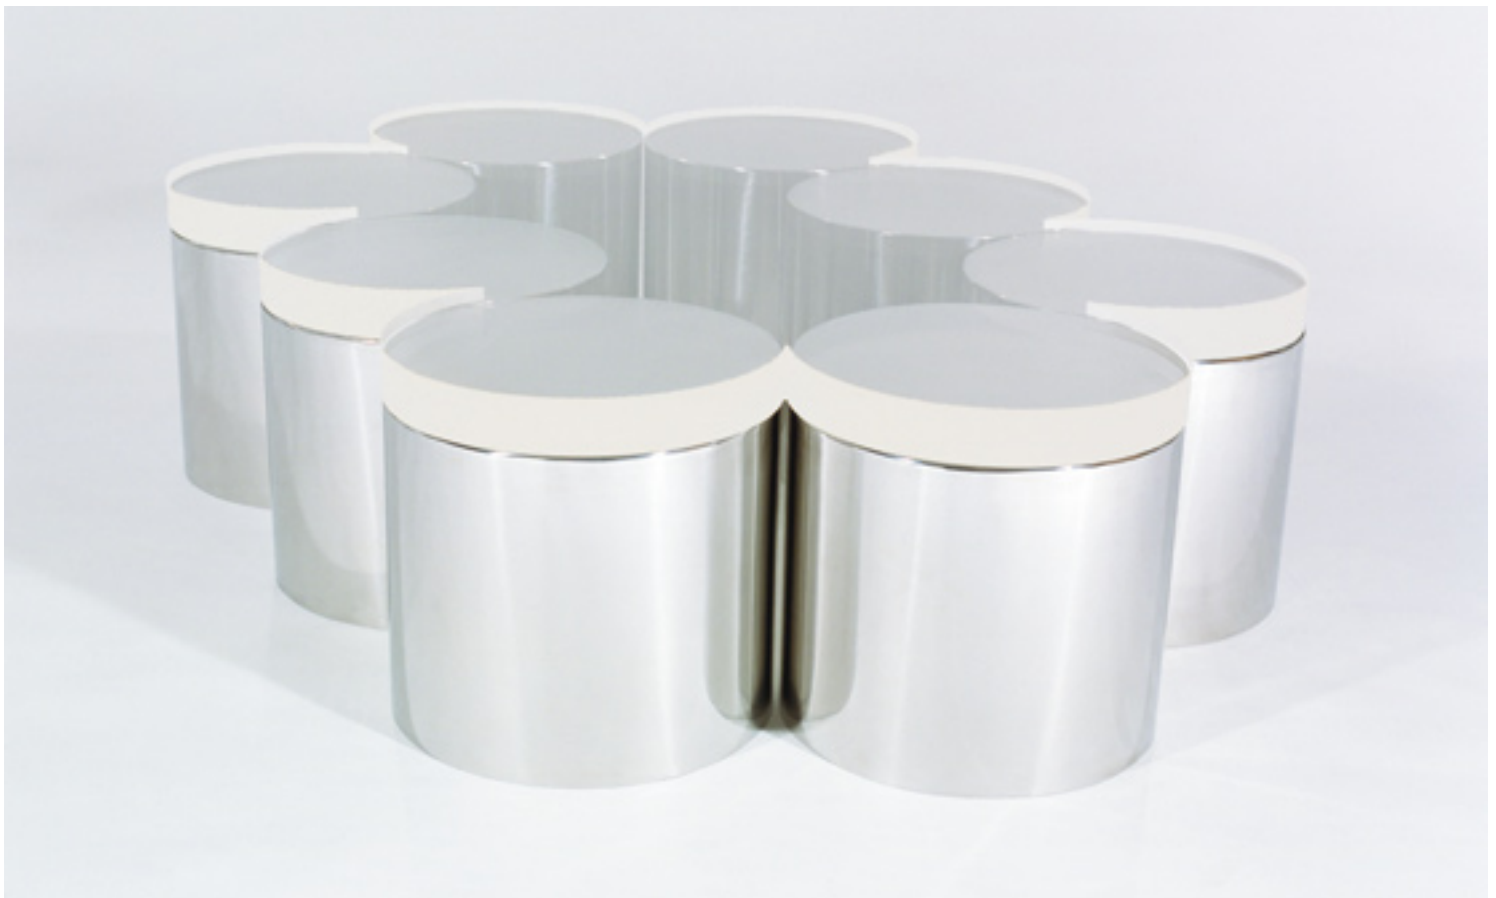

BONGO LOUNGE TABLE

Bongo Lounge Table.

This coffee/lounge table has a striking appearance. It often sets off four different kinds of reactions: Curiosity, Surprise and Confusion and Love. In any given order. The thick acrylic board, with naturally frosted edges from the water cutting, creates a magic effect. Especially at night or in a dark room when the table acts like a luminary as the edges catches light and reflections in the dark. At the risk of using the classic cliché: you have to see it to believe it. Bongo has the contradictions built into all LYX furniture: Heavy, yet light. Futuristic, yet luxurious. Contemporary, yet timeless.

Design: Michael Malmberg, I/IDSA

MATERIAL / SIZE: LENGTH: 54 WIDTH: 37 HEIGHT: 15.75 (INCHES)

TABLE TOP: WATERCUT ACRYLIC WITH FROSTED EDGES (5 CM / 2 IN.) - POLISHED STAINLESS STEEL BASE

LYX AB, ÖSTERMALMSGATAN 57, SE - 114 50 STOCKHOLM, SWEDEN
 TEL (+46) 733 66 33 22, FAX (+46) 733 66 11 73, INFO@LYX.COM, WWW.LYX.COM