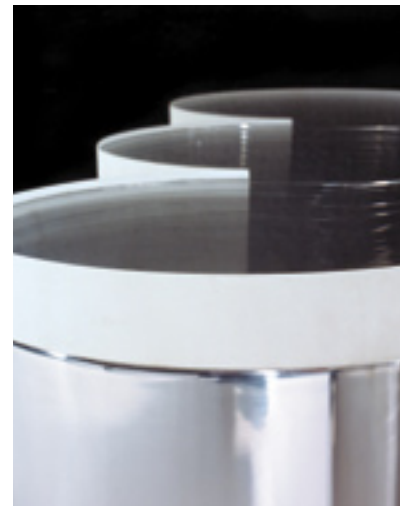

BONGO LOUNGE TABLE

Bongo Lounge Table.

This coffee/lounge table has a striking appearance. It often sets off four different kinds of reactions: Curiosity, Surprise and Confusion and Love. In any given order. The thick acrylic board, with naturally frosted edges from the water cutting, creates a magic effect. Especially at night or in a dark room when the table acts like a luminary as the edges catches light and reflections in the dark. At the risk of using the classic cliché: you have to see it to believe it. Bongo has the contradictions built into all LYX furniture: Heavy, yet light. Futuristic, yet luxurious. Contemporary, yet timeless.

Design: Michael Malmberg, I/IDSA

MATERIAL / SIZE: LENGTH: 54 WIDTH: 37 HEIGHT: 15.75 (INCHES)

TABLE TOP: WATERCUT ACRYLIC WITH FROSTED EDGES (5 CM / 2 IN.) - POLISHED STAINLESS STEEL BASE

LYX AB, ÖSTERMALMSGATAN 57, SE - 114 50 STOCKHOLM, SWEDEN
 TEL (+46) 733 66 33 22, FAX (+46) 733 66 11 73, INFO@LYX.COM, WWW.LYX.COM