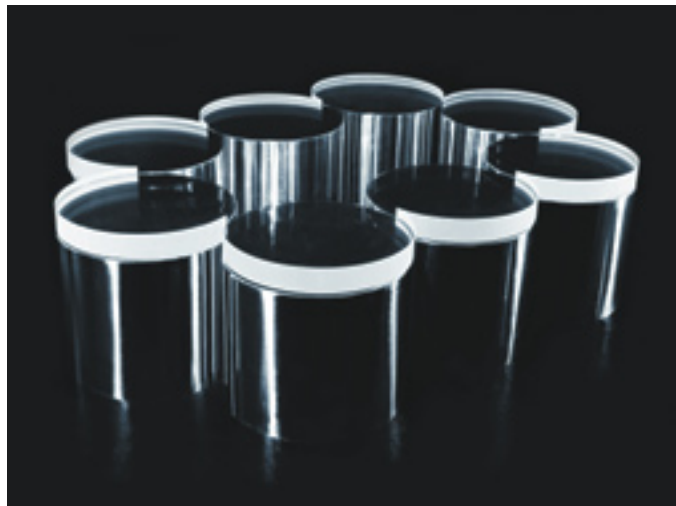

BONGO LOUNGE TABLE

Bongo Lounge Table.

This coffee/lounge table has a striking appearance. It often sets off four different kinds of reactions: Curiosity, Surprise and Confusion and Love. In any given order. The thick acrylic board, with naturally frosted edges from the water cutting, creates a magic effect. Especially at night or in a dark room when the table acts like a luminary as the edges catches light and reflections in the dark. At the risk of using the classic cliché: you have to see it to believe it. Bongo has the contradictions built into all LYX furniture: Heavy, yet light. Futuristic, yet luxurious. Contemporary, yet timeless.

Design: Michael Malmberg, I/IDSA

MATERIAL / SIZE: LENGTH: 54 WIDTH: 37 HEIGHT: 15.75 (INCHES)

TABLE TOP: WATERCUT ACRYLIC WITH FROSTED EDGES (5 CM / 2 IN.) - POLISHED STAINLESS STEEL BASE

LYX AB, ÖSTERMALMSGATAN 57, SE - 114 50 STOCKHOLM, SWEDEN
 TEL (+46) 733 66 33 22, FAX (+46) 733 66 11 73, INFO@LYX.COM, WWW.LYX.COM