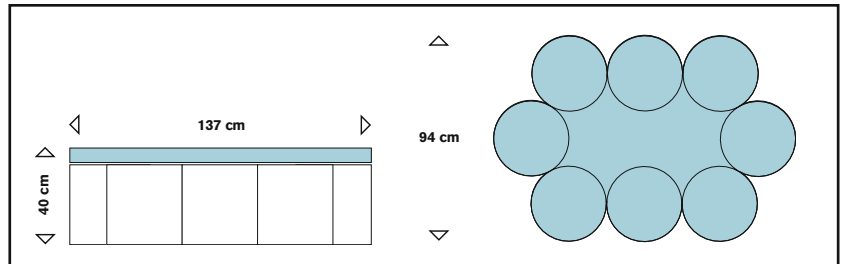

BONGO LOUNGE TABLE

Bongo Lounge Table.

This coffee/lounge table has a striking appearance. It often sets off four different kinds of reactions: Curiosity, Surprise and Confusion and Love. In any given order. The thick acrylic board, with naturally frosted edges from the water cutting, creates a magic effect. Especially at night or in a dark room when the table acts like a luminary as the edges catches light and reflections in the dark. At the risk of using the classic cliché: you have to see it to believe it. Bongo has the contradictions built into all LYX furniture: Heavy, yet light. Futuristic, yet luxurious. Contemporary, yet timeless.

Design: Michael Malmberg, I/IDSA

MATERIAL / SIZE: LENGTH: 54 WIDTH: 37 HEIGHT: 15.75 (INCHES)

TABLE TOP: WATERCUT ACRYLIC WITH FROSTED EDGES (5 CM / 2 IN.) - POLISHED STAINLESS STEEL BASE

LYX AB, ÖSTERMALMSGATAN 57, SE - 114 50 STOCKHOLM, SWEDEN
 TEL (+46) 733 66 33 22, FAX (+46) 733 66 11 73, INFO@LYX.COM, WWW.LYX.COM